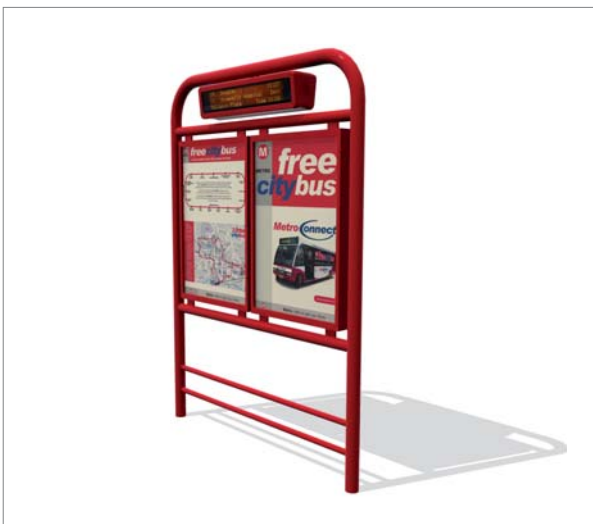

Metro Display

Metro Displays

Examples of RTPI and Audio unit options

Triple Configuration with Ferrograph 3 Line Display

Single Configuration with Audio Unit

Metro Displays

Single configuration with info cube - Dimensions

Metro Displays

Double configuration with info cube - Dimensions

Metro Displays

Triple configuration with info cube - Dimensions

Metro Displays

Quad Configuration with Info Cube - Dimensions