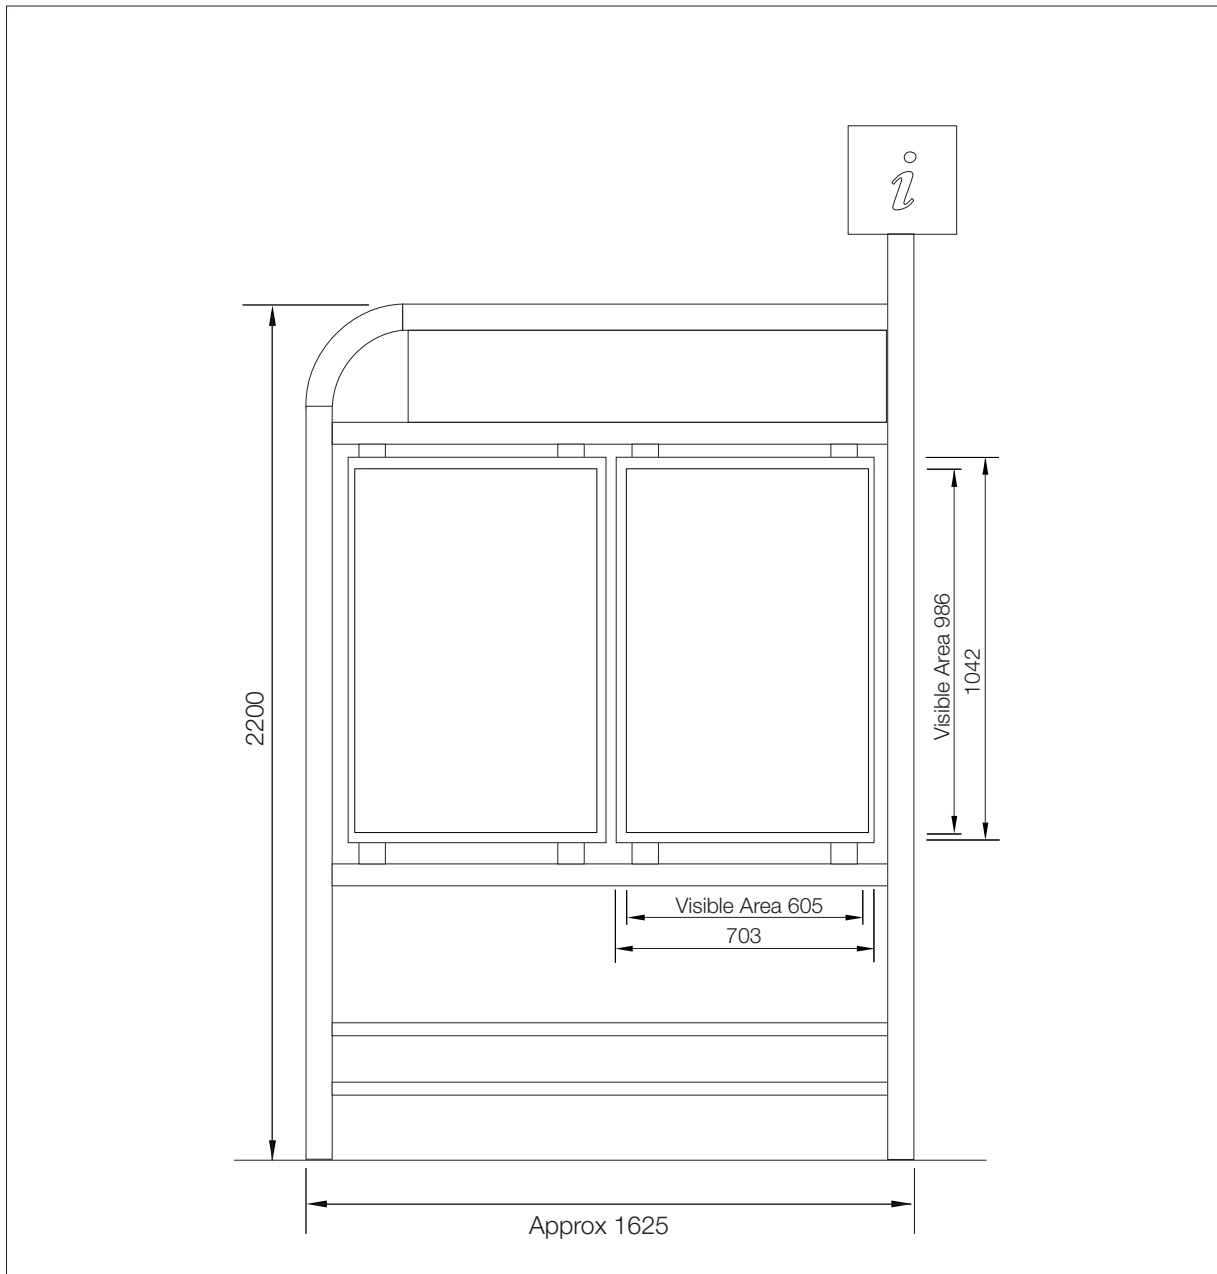

Metro Display

Metro Displays

Examples of RTPI and Audio unit options

Triple Configuration with Ferrograph 3 Line Display

Single Configuration with Audio Unit

Metro Displays

Single configuration with info cube - Dimensions

Metro Displays

Double configuration with info cube - Dimensions

Metro Displays

Triple configuration with info cube - Dimensions

Metro Displays

Quad Configuration with Info Cube - Dimensions