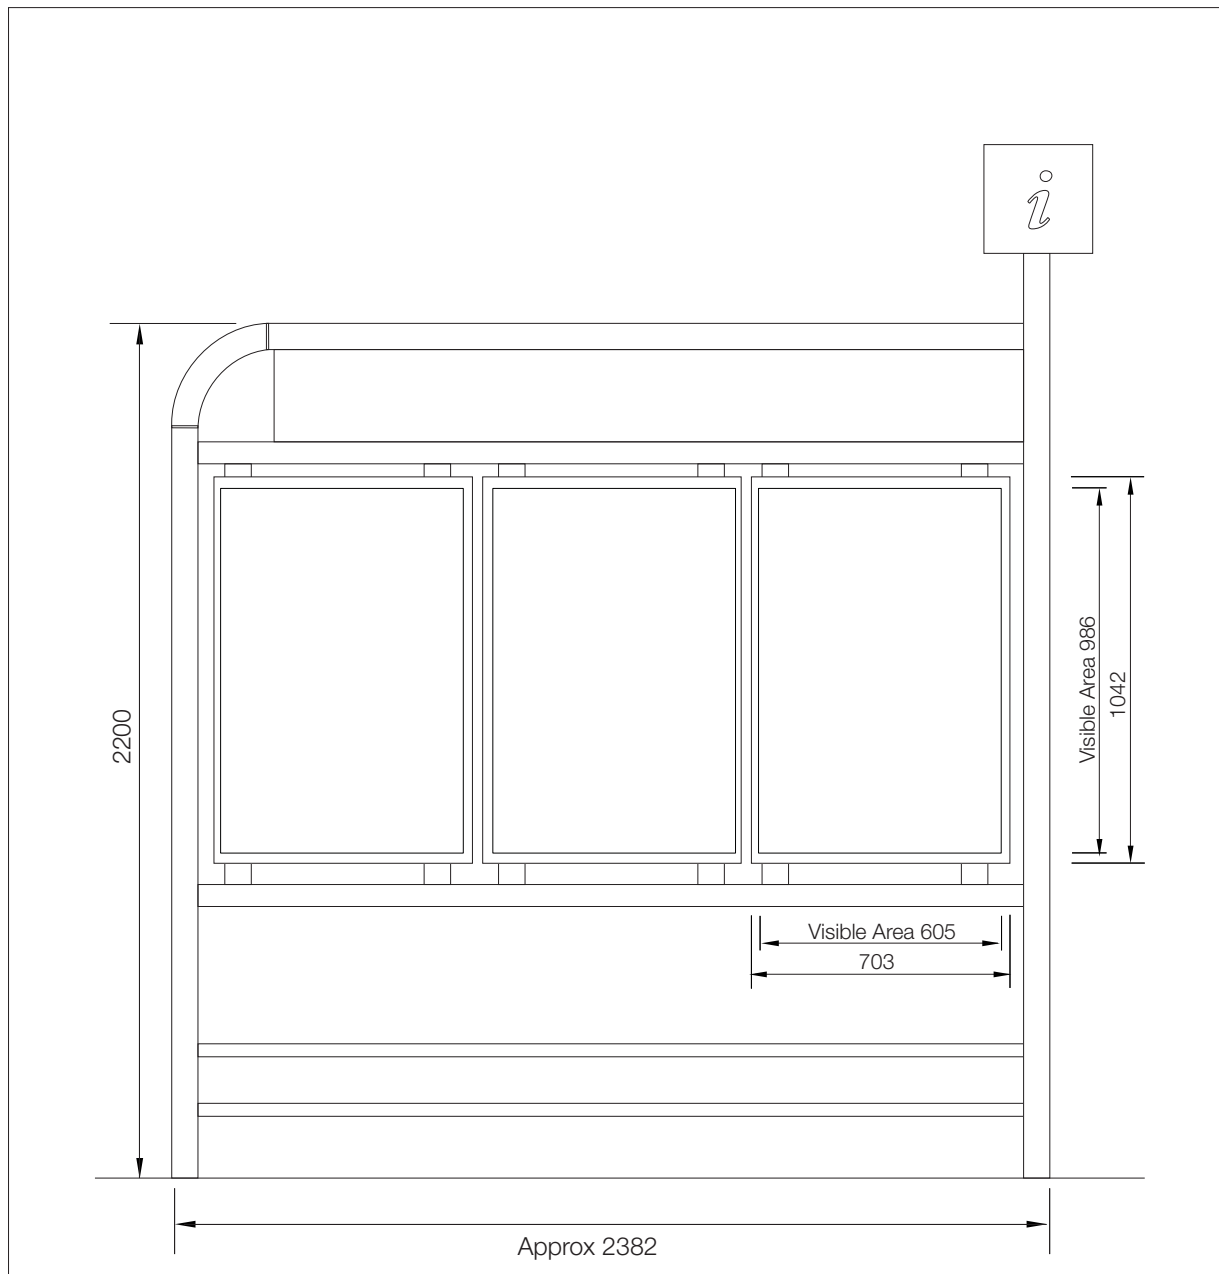

Metro Display

Metro Displays

Examples of RTPI and Audio unit options

Triple Configuration with Ferrograph 3 Line Display

Single Configuration with Audio Unit

Metro Displays

Single configuration with info cube - Dimensions

Metro Displays

Double configuration with info cube - Dimensions

Metro Displays

Triple configuration with info cube - Dimensions

Metro Displays

Quad Configuration with Info Cube - Dimensions