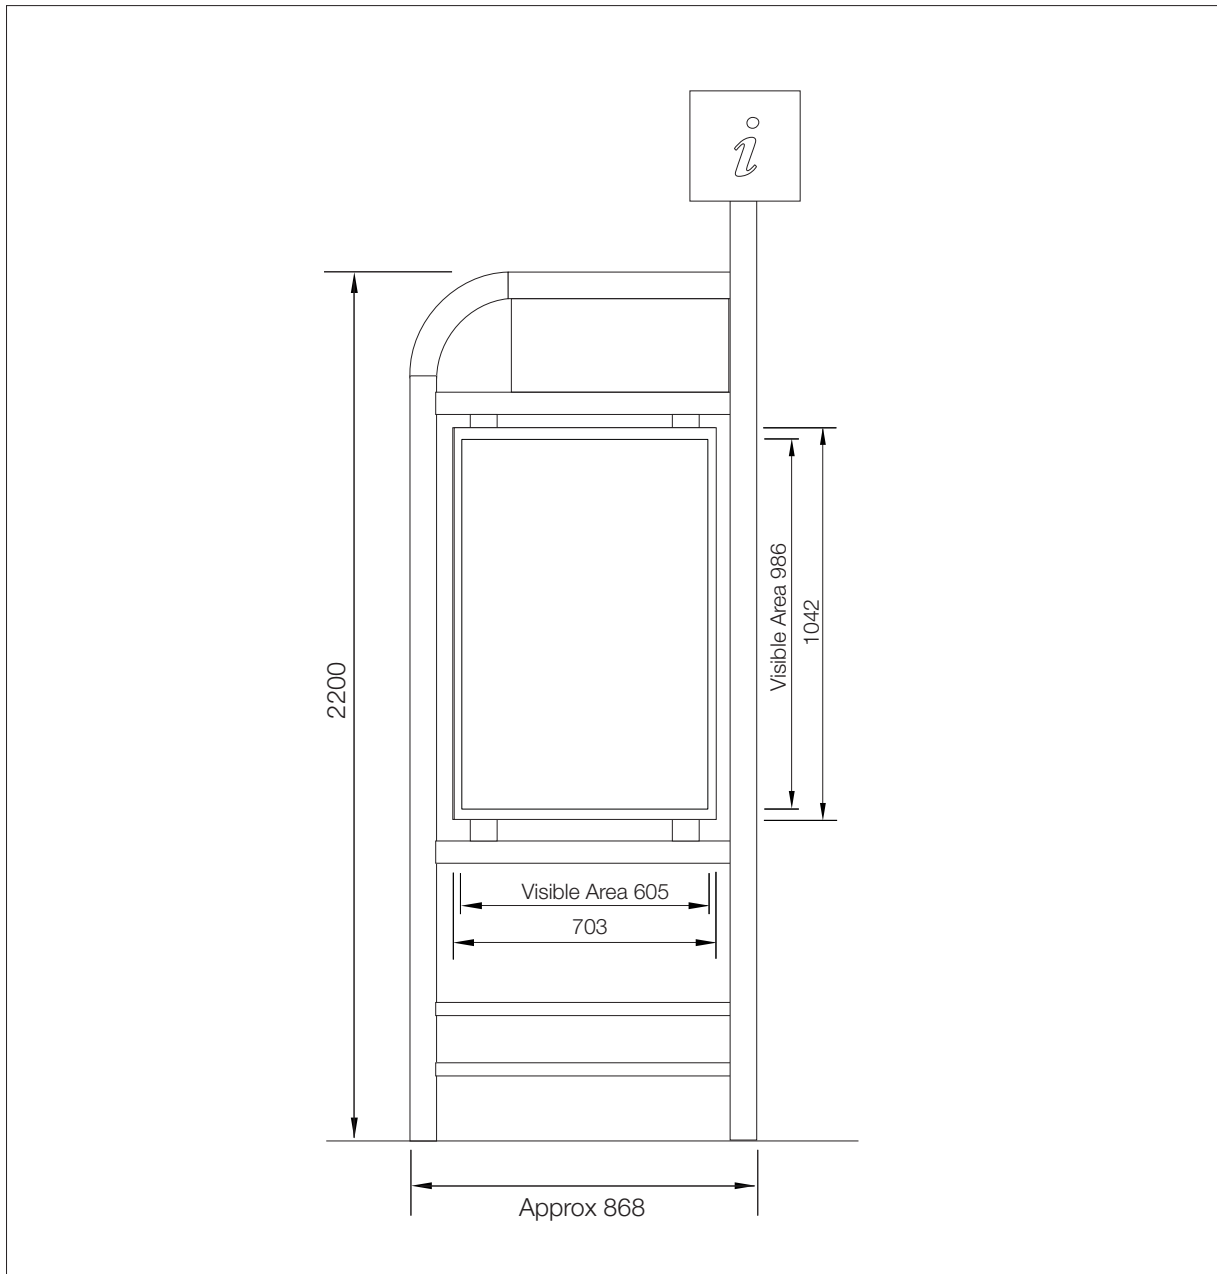

Metro Display

Metro Displays

Examples of RTPI and Audio unit options

Triple Configuration with Ferrograph 3 Line Display

Single Configuration with Audio Unit

Metro Displays

Single configuration with info cube - Dimensions

Metro Displays

Double configuration with info cube - Dimensions

Metro Displays

Triple configuration with info cube - Dimensions

Metro Displays

Quad Configuration with Info Cube - Dimensions