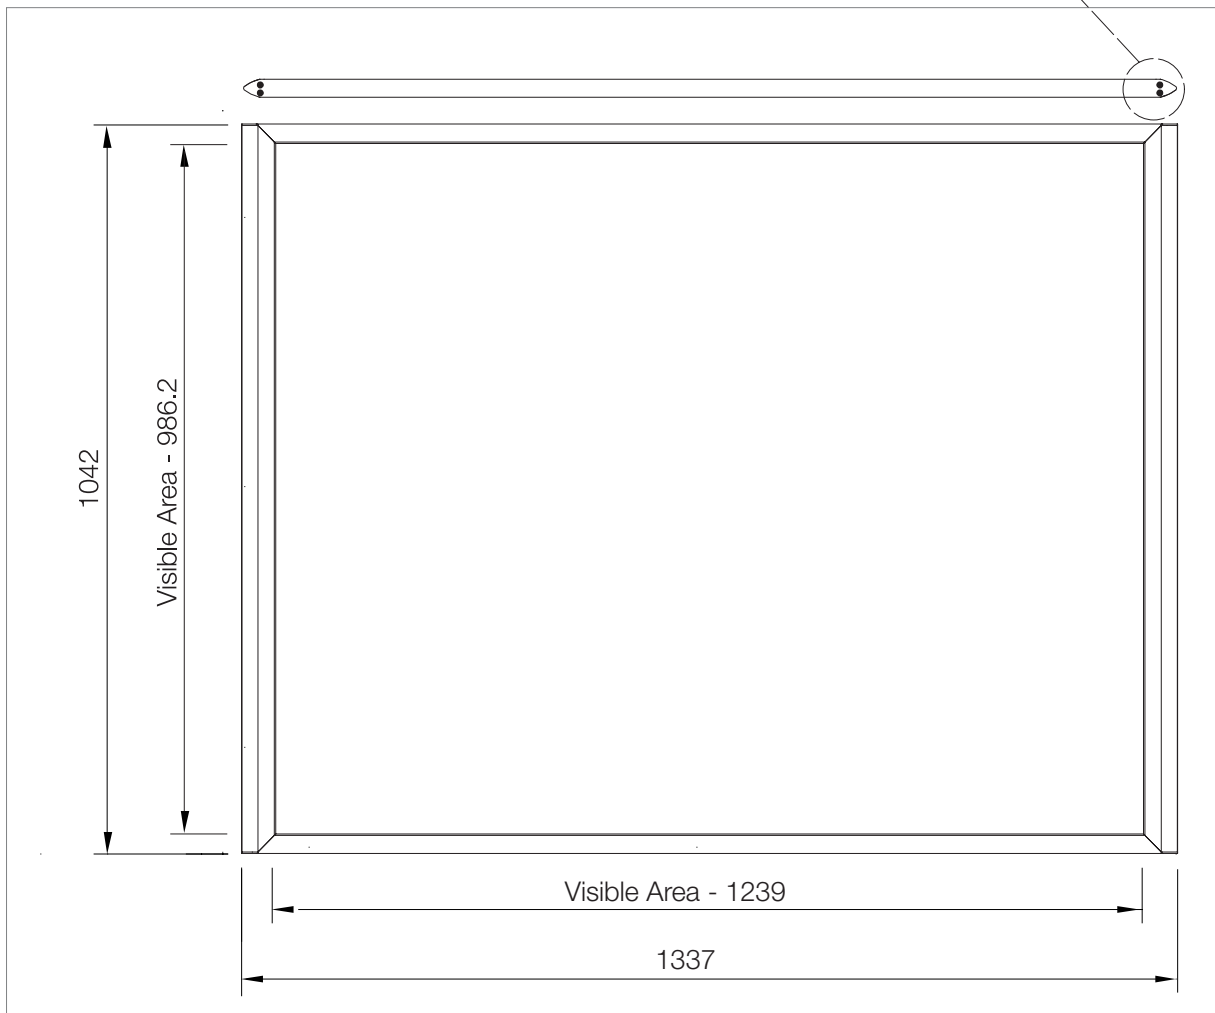

LBSL & LUL Display Cases

LBSL Display

DDRU - Dimentions

Scale 1:1

Paper size - 1061mm x 635mm

Note: Standard size shown
Other options available

LBSL Display

DQRU - Dimentions

Poster Size - 1270mm - 1016 mm

Note: Standard size shown
Other options available

LUL Display

DRU - Dimentions

Paper size - 1061mm x 635mm

Note: Standard size shown
Other options available

LUL Display

QRU - Dimentions

Poster Size - 1270mm - 1016 mm

Note: Standard size shown
Other options available

LUL Display

Fare List Unit - Dimentions

Note: Standard size shown
Other options available

LUL Display

Single Crown Performance Check Unit - Dimensions

Note: Standard size shown
Other options available