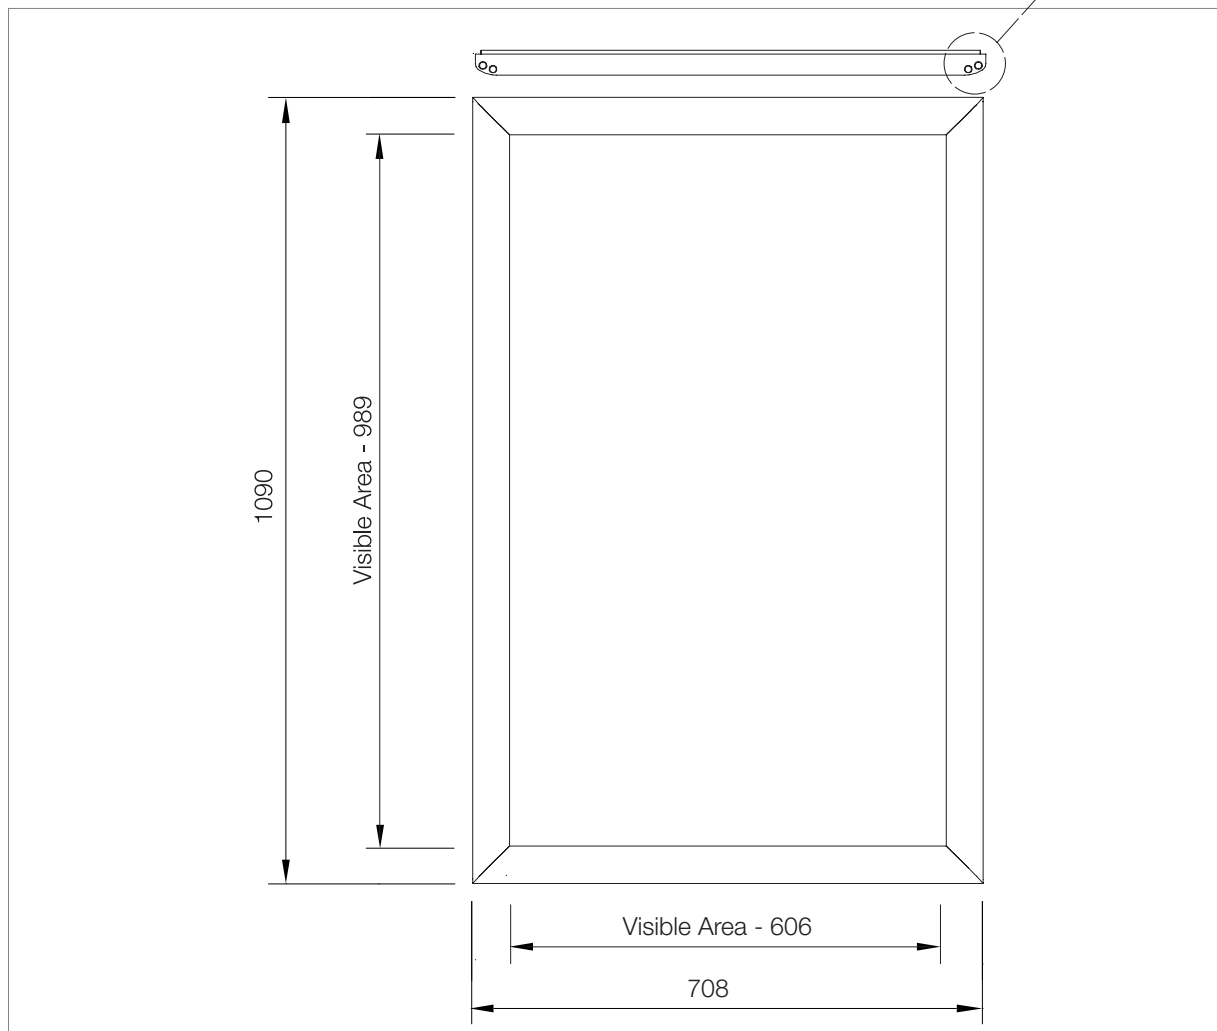

LBSL & LUL Display Cases

LBSL Display

DDRU - Dimentions

Scale 1:1

Paper size - 1061mm x 635mm

Note: Standard size shown
Other options available

LBSL Display

DQRU - Dimentions

Poster Size - 1270mm - 1016 mm

Note: Standard size shown
Other options available

LUL Display

DRU - Dimentions

Paper size - 1061mm x 635mm

Note: Standard size shown
Other options available

LUL Display

QRU - Dimentions

Poster Size - 1270mm - 1016 mm

Note: Standard size shown
Other options available

LUL Display

Fare List Unit - Dimentions

Note: Standard size shown
Other options available

LUL Display

Single Crown Performance Check Unit - Dimensions

Note: Standard size shown
Other options available