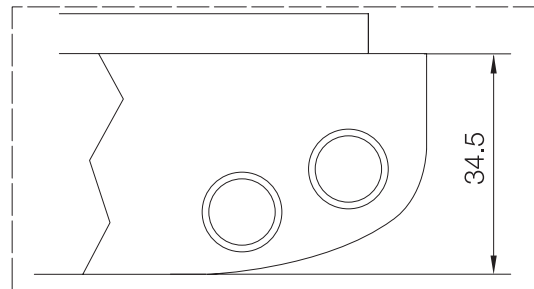

LBSL & LUL Display Cases

LBSL Display

DDRU - Dimentions

Scale 1:1

Paper size - 1061mm x 635mm

Note: Standard size shown
Other options available

LBSL Display

DQRU - Dimentions

Poster Size - 1270mm - 1016 mm

Note: Standard size shown
Other options available

LUL Display

DRU - Dimentions

Paper size - 1061mm x 635mm

Note: Standard size shown
Other options available

LUL Display

QRU - Dimentions

Poster Size - 1270mm - 1016 mm

Note: Standard size shown
Other options available

LUL Display

Fare List Unit - Dimentions

Note: Standard size shown
Other options available

LUL Display

Single Crown Performance Check Unit - Dimensions

Note: Standard size shown
Other options available