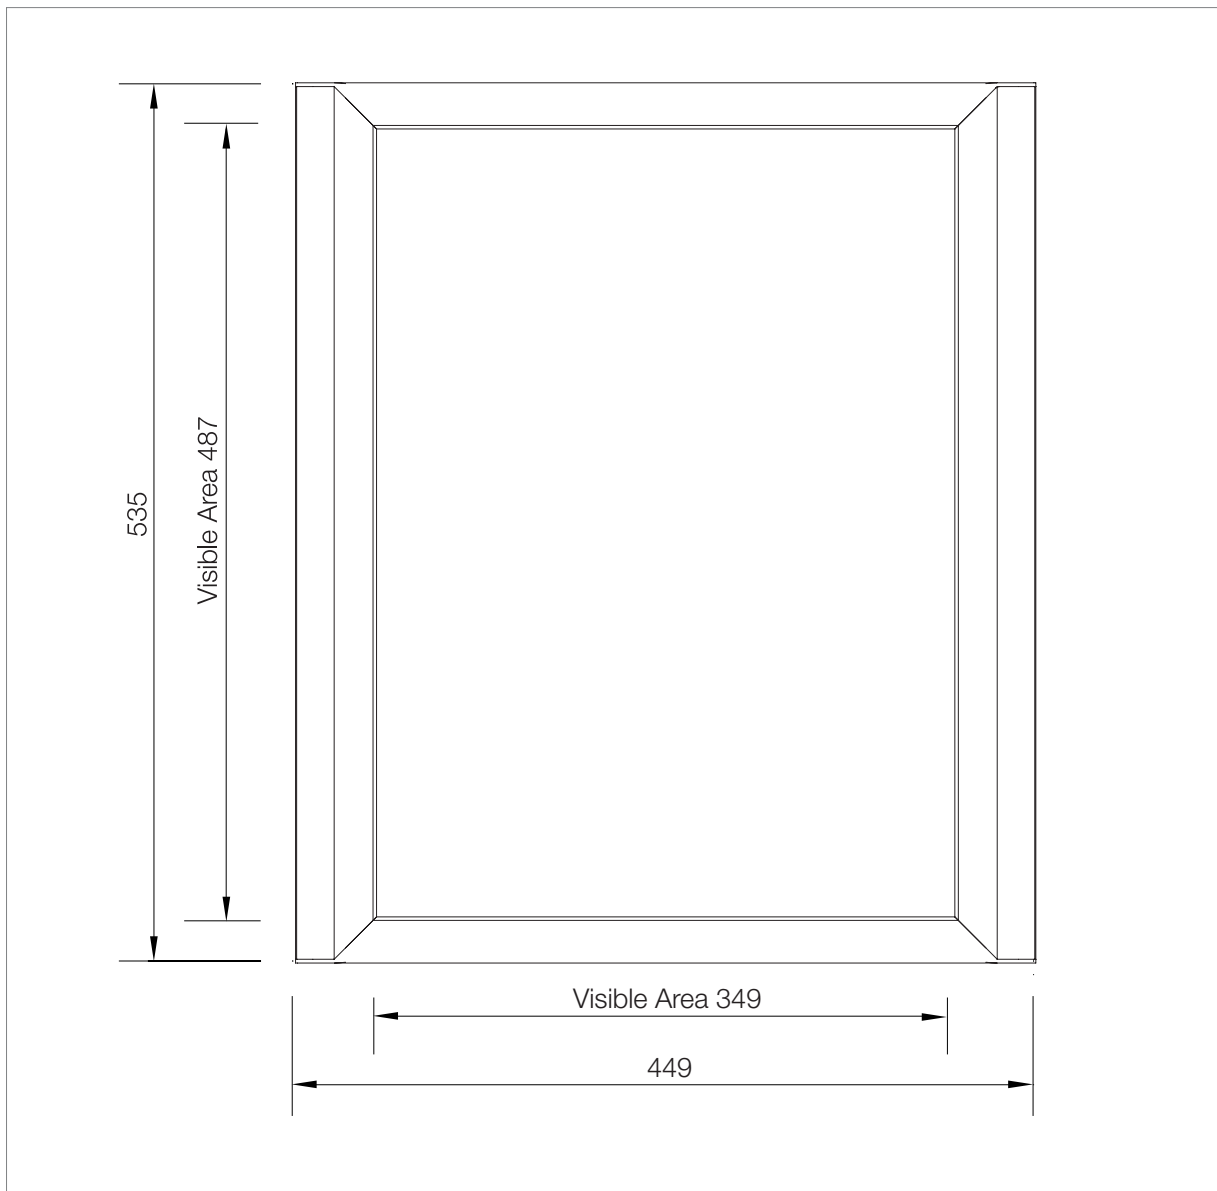

LBSL & LUL Display Cases

LBSL Display

DDRU - Dimentions

Scale 1:1

Paper size - 1061mm x 635mm

Note: Standard size shown
Other options available

LBSL Display

DQRU - Dimentions

Poster Size - 1270mm - 1016 mm

Note: Standard size shown
Other options available

LUL Display

DRU - Dimentions

Paper size - 1061mm x 635mm

Note: Standard size shown
Other options available

LUL Display

QRU - Dimentions

Poster Size - 1270mm - 1016 mm

Note: Standard size shown
Other options available

LUL Display

Fare List Unit - Dimentions

Note: Standard size shown
Other options available

LUL Display

Single Crown Performance Check Unit - Dimensions

Note: Standard size shown
Other options available