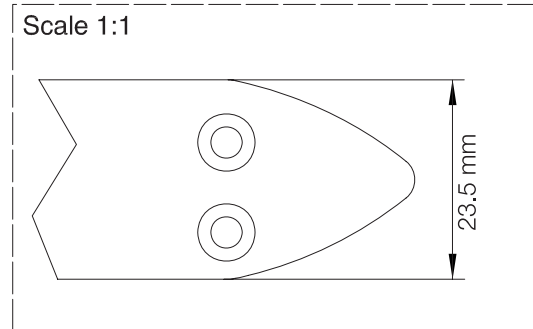

LBSL & LUL Display Cases

LBSL Display

DDRU - Dimentions

Scale 1:1

Paper size - 1061mm x 635mm

Note: Standard size shown
Other options available

LBSL Display

DQRU - Dimentions

Poster Size - 1270mm - 1016 mm

Note: Standard size shown
Other options available

LUL Display

DRU - Dimentions

Paper size - 1061mm x 635mm

Note: Standard size shown
Other options available

LUL Display

QRU - Dimentions

Poster Size - 1270mm - 1016 mm

Note: Standard size shown
Other options available

LUL Display

Fare List Unit - Dimentions

Note: Standard size shown
Other options available

LUL Display

Single Crown Performance Check Unit - Dimensions