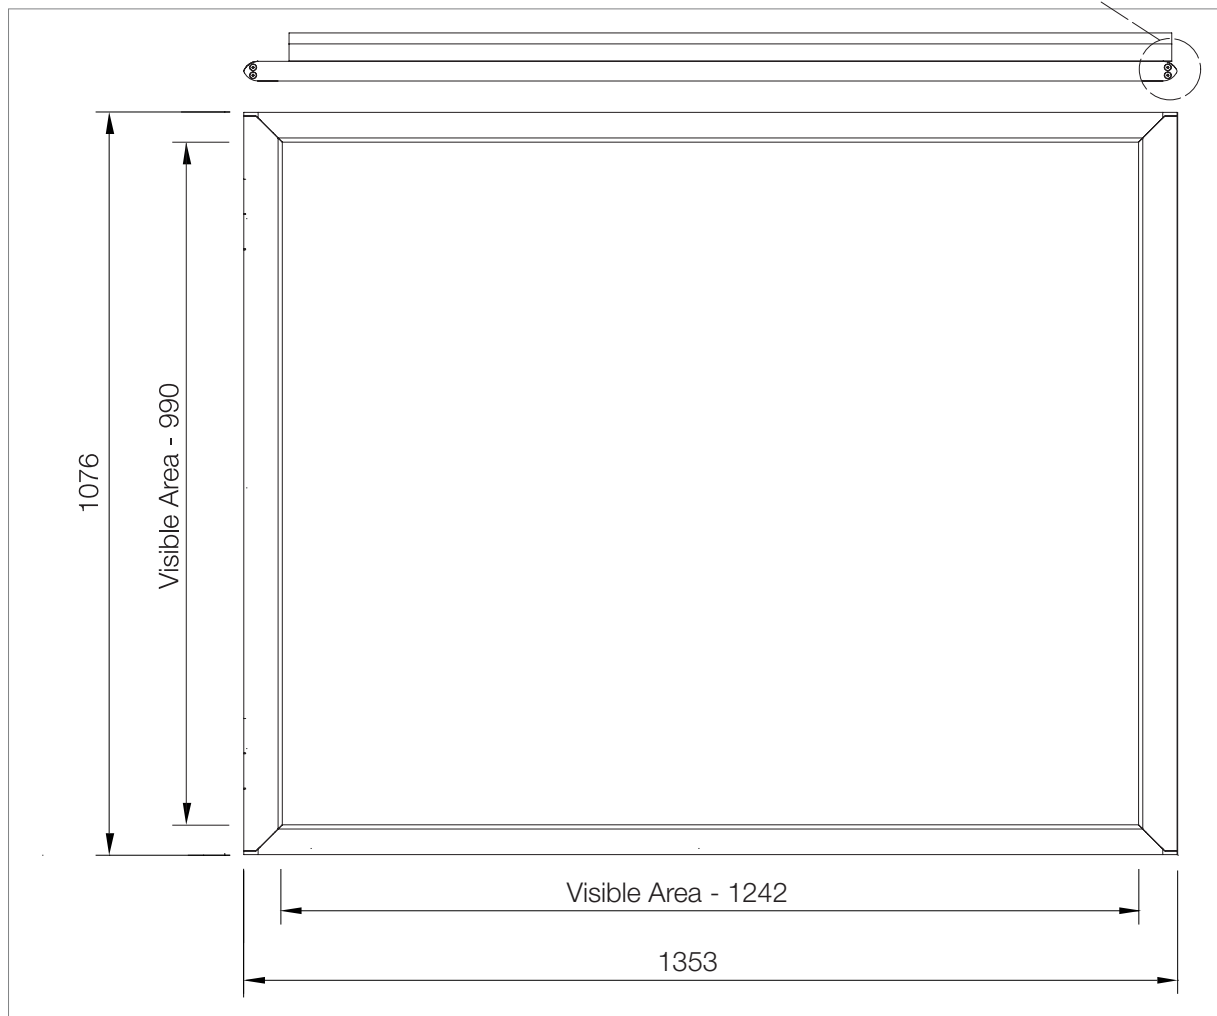

LBSL & LUL Display Cases

LBSL Display

DDRU - Dimentions

Scale 1:1

Paper size - 1061mm x 635mm

Note: Standard size shown
Other options available

LBSL Display

DQRU - Dimentions

Poster Size - 1270mm - 1016 mm

Note: Standard size shown
Other options available

LUL Display

DRU - Dimentions

Paper size - 1061mm x 635mm

Note: Standard size shown
Other options available

LUL Display

QRU - Dimentions

Poster Size - 1270mm - 1016 mm

Note: Standard size shown
Other options available

LUL Display

Fare List Unit - Dimentions

Note: Standard size shown
Other options available

LUL Display

Single Crown Performance Check Unit - Dimensions

Note: Standard size shown
Other options available