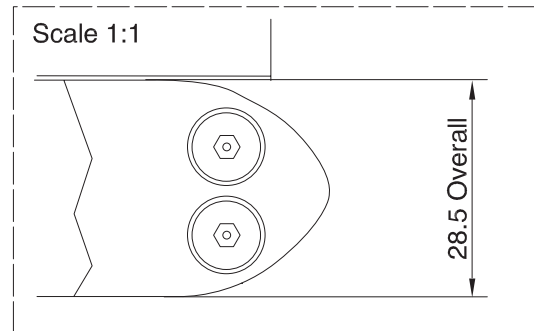

LBSL & LUL Display Cases

LBSL Display

DDRU - Dimentions

Scale 1:1

Paper size - 1061mm x 635mm

Note: Standard size shown
Other options available

LBSL Display

DQRU - Dimentions

Poster Size - 1270mm - 1016 mm

Note: Standard size shown
Other options available

LUL Display

DRU - Dimentions

Paper size - 1061mm x 635mm

Note: Standard size shown
Other options available

LUL Display

QRU - Dimentions

Poster Size - 1270mm - 1016 mm

Note: Standard size shown
Other options available

LUL Display

Fare List Unit - Dimentions

Note: Standard size shown
Other options available

LUL Display

Single Crown Performance Check Unit - Dimensions