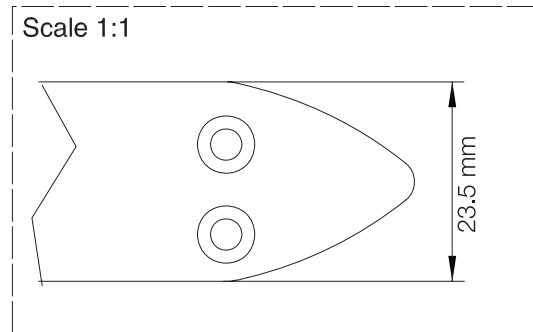

LBSL & LUL Display Cases

LBSL Display

DDRU - Dimentions

Scale 1:1

Paper size - 1061mm x 635mm

Note: Standard size shown
Other options available

LBSL Display

DQRU - Dimentions

Poster Size - 1270mm - 1016 mm

Note: Standard size shown
Other options available

LUL Display

DRU - Dimentions

Paper size - 1061mm x 635mm

Note: Standard size shown
Other options available

LUL Display

QRU - Dimentions

Poster Size - 1270mm - 1016 mm

Note: Standard size shown
Other options available

LUL Display

Fare List Unit - Dimentions

Note: Standard size shown
Other options available

LUL Display

Single Crown Performance Check Unit - Dimensions