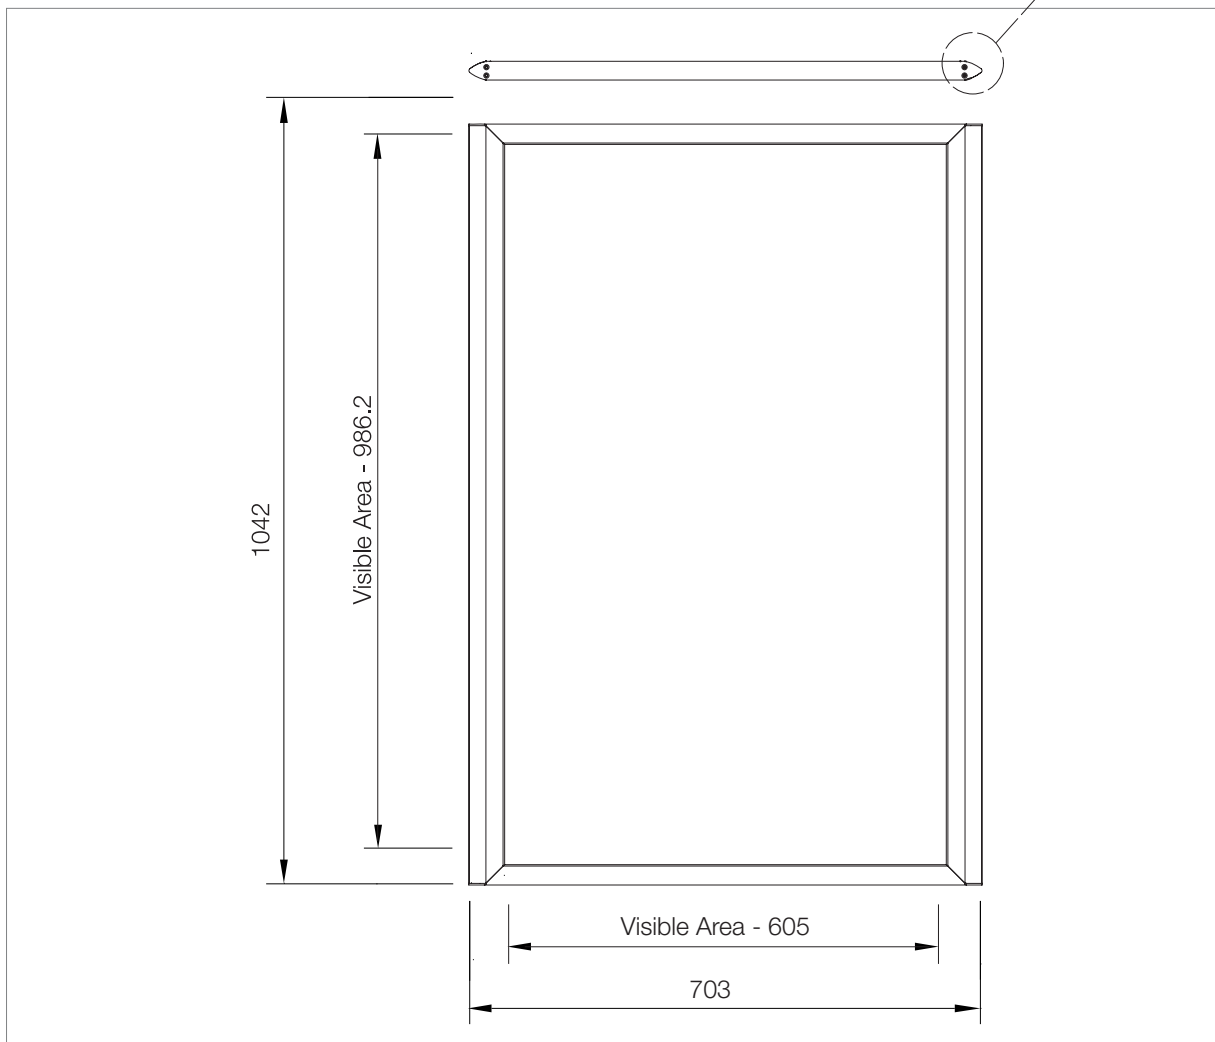

LBSL & LUL Display Cases

LBSL Display

DDRU - Dimentions

Scale 1:1

Paper size - 1061mm x 635mm

Note: Standard size shown
Other options available

LBSL Display

DQRU - Dimentions

Poster Size - 1270mm - 1016 mm

Note: Standard size shown
Other options available

LUL Display

DRU - Dimentions

Paper size - 1061mm x 635mm

Note: Standard size shown
Other options available

LUL Display

QRU - Dimentions

Poster Size - 1270mm - 1016 mm

Note: Standard size shown
Other options available

LUL Display

Fare List Unit - Dimentions

Note: Standard size shown
Other options available

LUL Display

Single Crown Performance Check Unit - Dimensions

Note: Standard size shown
Other options available