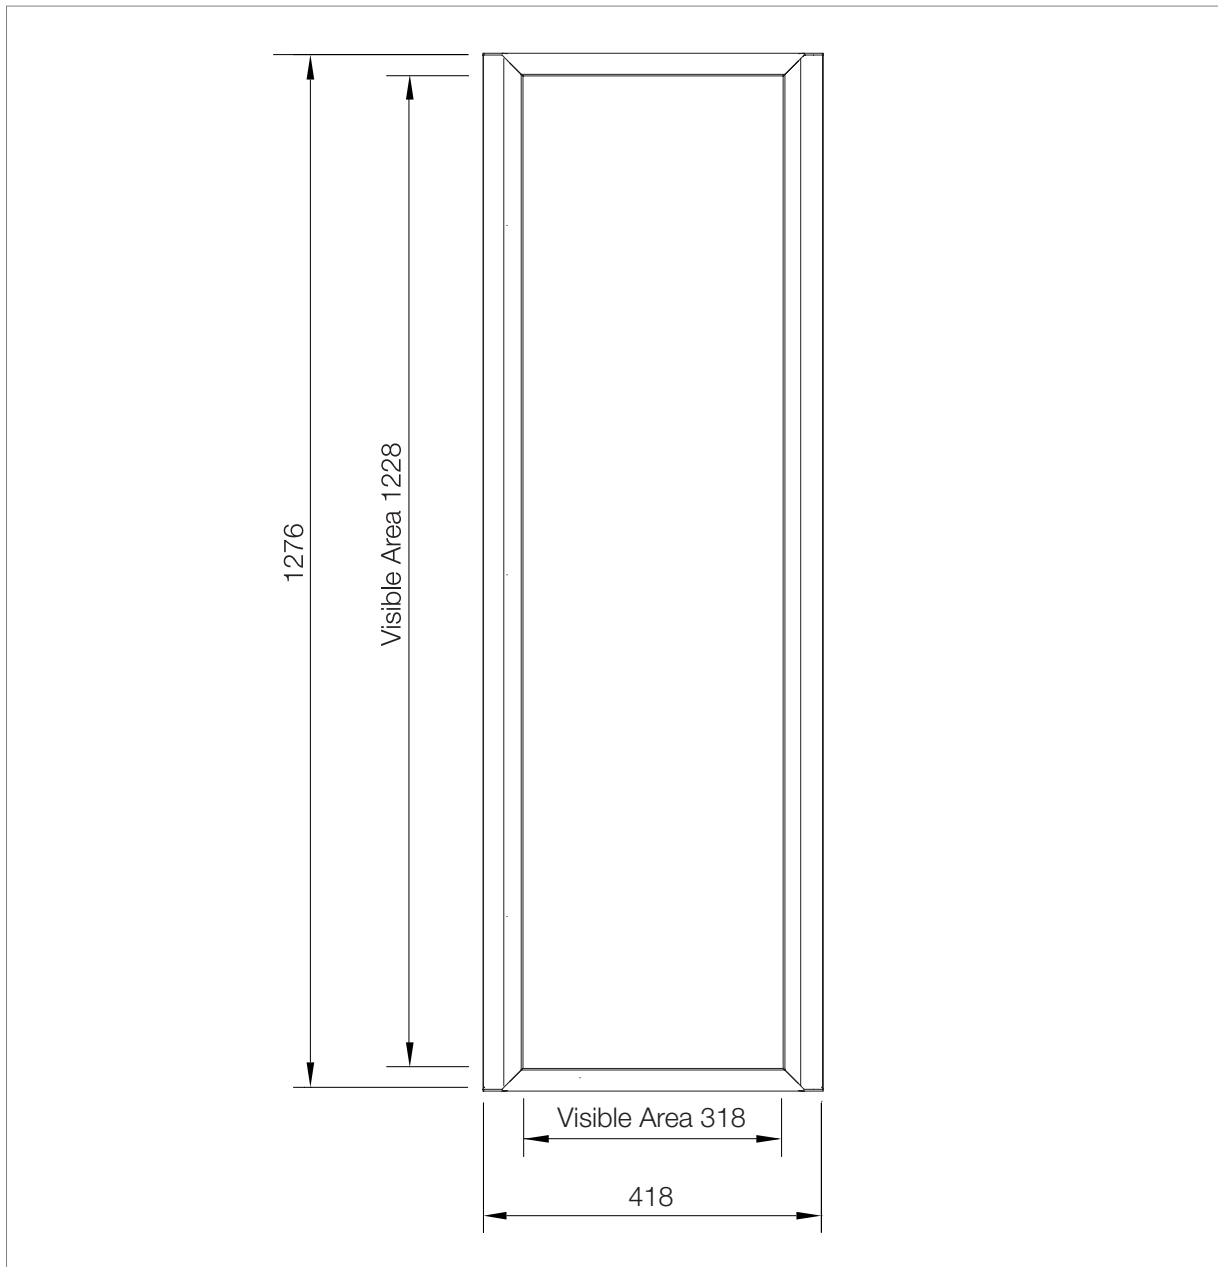

LBSL & LUL Display Cases

LBSL Display

DDRU - Dimentions

Scale 1:1

Paper size - 1061mm x 635mm

Note: Standard size shown
Other options available

LBSL Display

DQRU - Dimentions

Poster Size - 1270mm - 1016 mm

Note: Standard size shown
Other options available

LUL Display

DRU - Dimentions

Paper size - 1061mm x 635mm

Note: Standard size shown
Other options available

LUL Display

QRU - Dimentions

Poster Size - 1270mm - 1016 mm

Note: Standard size shown
Other options available

LUL Display

Fare List Unit - Dimentions

Note: Standard size shown
Other options available

LUL Display

Single Crown Performance Check Unit - Dimensions

Note: Standard size shown
Other options available