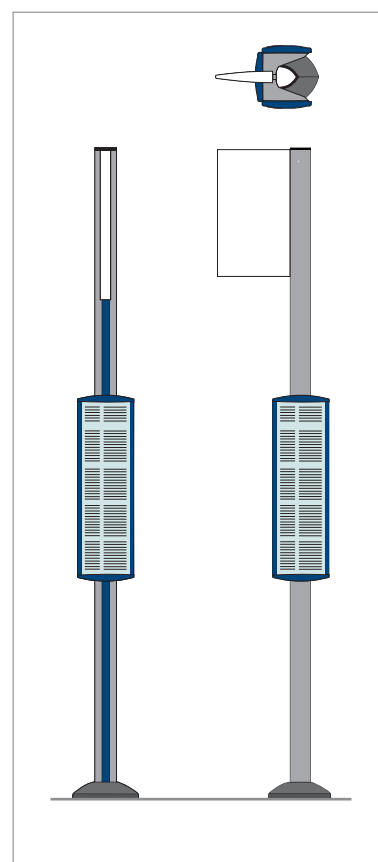

Elite Post Display

Options

Elite Bottom Feed Display

Hinged Door

Elite Post Display

Timetable Options

Single Timetable Display

Double Timetable Display

Triple Timetable Display

Elite Post Display

Dimensions

Size A - Paper Width - 210mm
Visible Area - 200mm

Size B - Paper Width - 260mm
Visible Area - 250mm

Size C - Paper Width - 297mm
Visible Area - 287mm