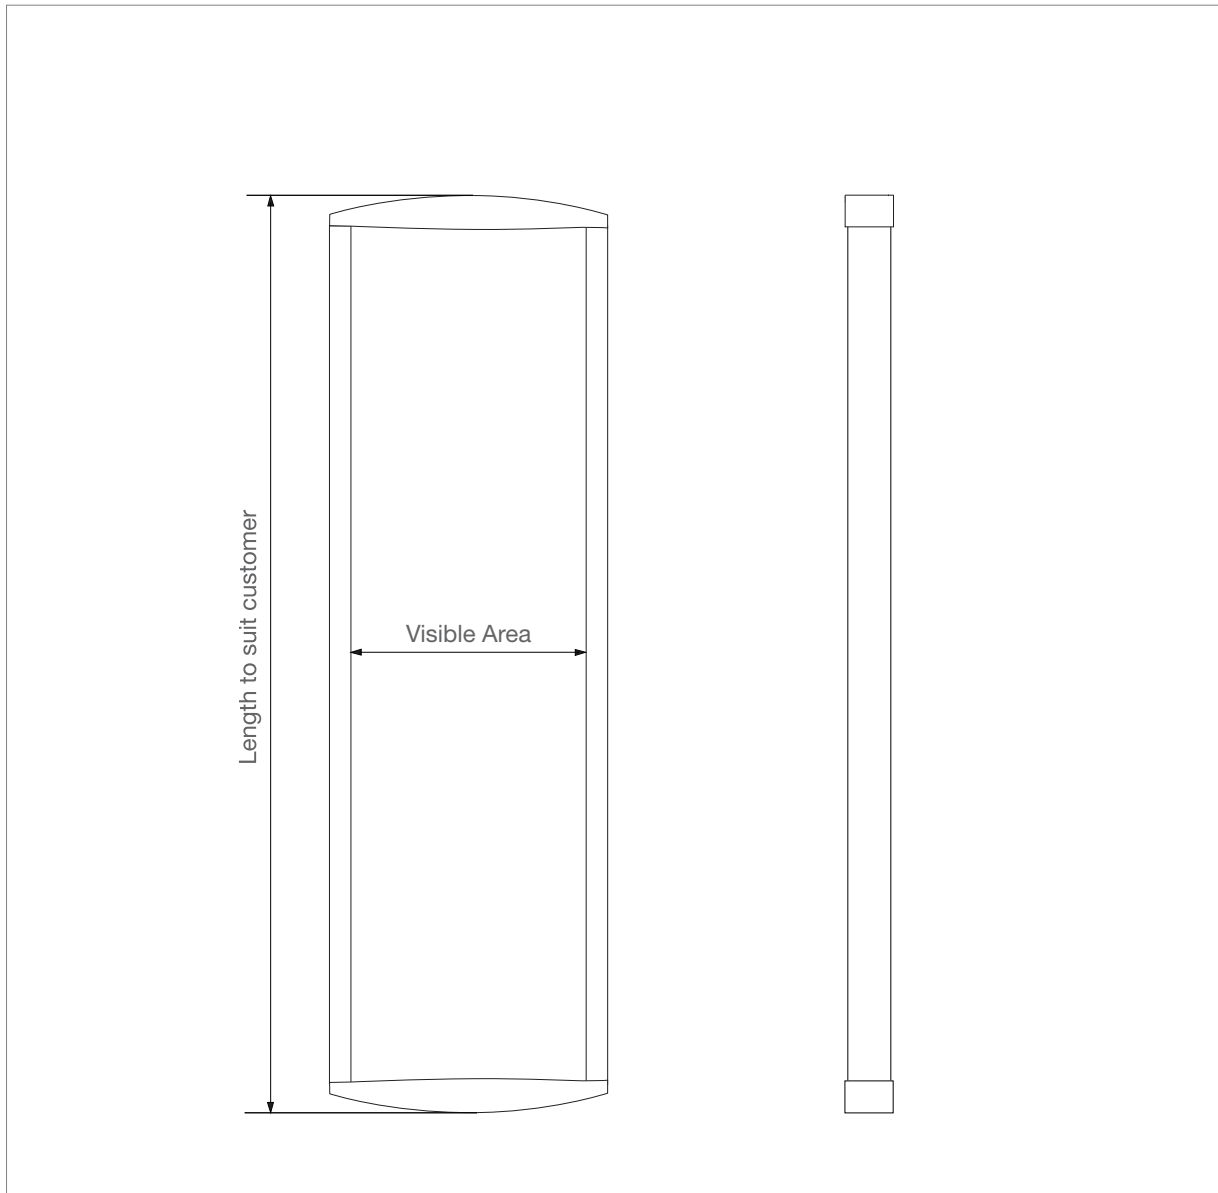

Elite Post Display

Options

Elite Bottom Feed Display

Hinged Door

Elite Post Display

Timetable Options

Single Timetable Display

Double Timetable Display

Triple Timetable Display

Elite Post Display

Dimensions

Size A - Paper Width - 210mm
Visible Area - 200mm

Size B - Paper Width - 260mm
Visible Area - 250mm

Size C - Paper Width - 297mm
Visible Area - 287mm