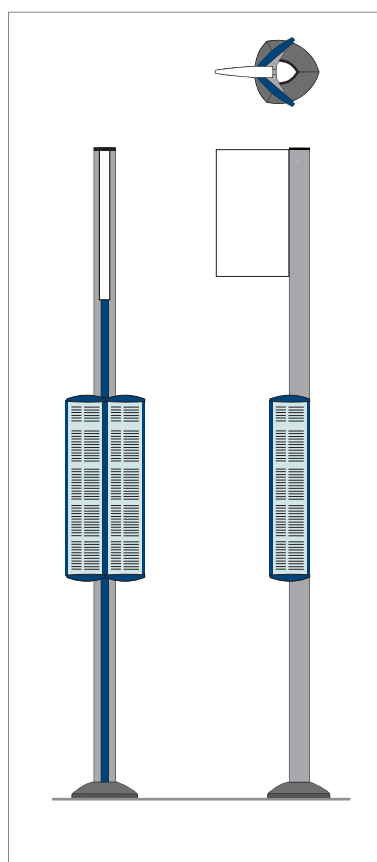

Elite Post Display

Options

Elite Bottom Feed Display

Hinged Door

Elite Post Display

Timetable Options

Single Timetable Display

Double Timetable Display

Triple Timetable Display

Elite Post Display

Dimensions

Size A - Paper Width - 210mm
Visible Area - 200mm

Size B - Paper Width - 260mm
Visible Area - 250mm

Size C - Paper Width - 297mm
Visible Area - 287mm