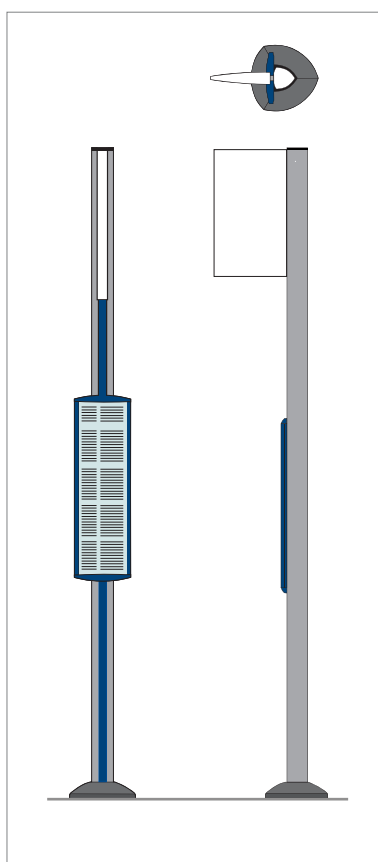

Elite Post Display

Options

Elite Bottom Feed Display

Hinged Door

Elite Post Display

Timetable Options

Single Timetable Display

Double Timetable Display

Triple Timetable Display

Elite Post Display

Dimensions

Size A - Paper Width - 210mm
Visible Area - 200mm

Size B - Paper Width - 260mm
Visible Area - 250mm

Size C - Paper Width - 297mm
Visible Area - 287mm