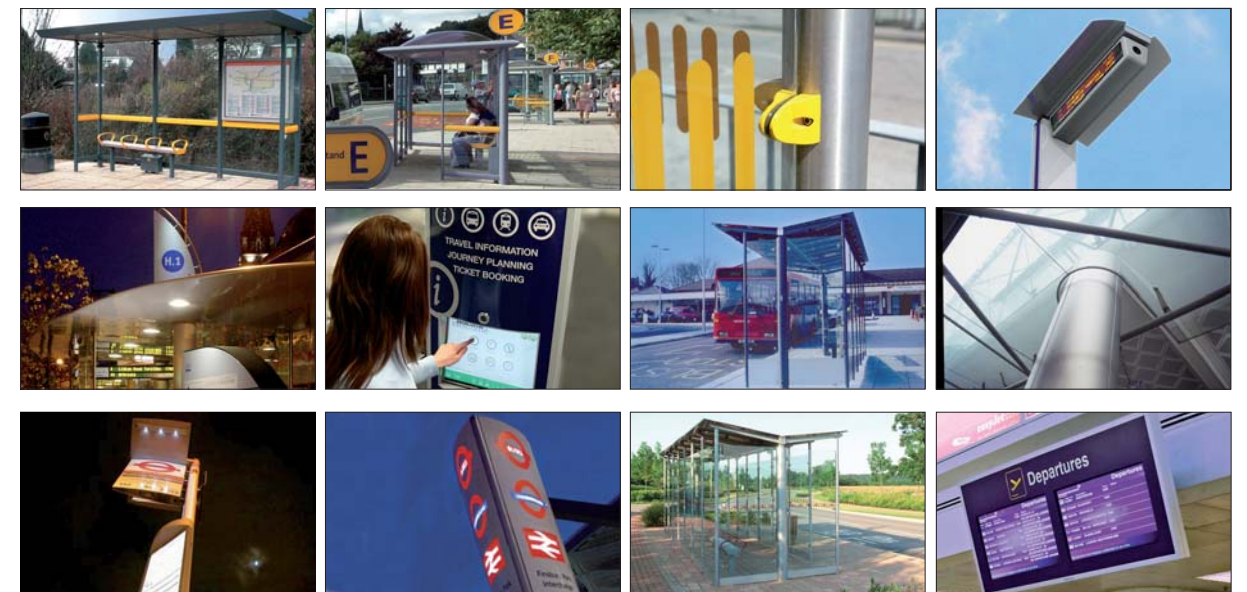

Collaboration with Clients Architects & Designers From concept, to manufacture – a seamless process

Large standard product range, bespoke design service also available.

- STOPS
- SHELTERS
- BRT & LRT SHELTERS
- INTERCHANGE UNITS
- CANOPIES / WALKWAYS
- MOBILITY HUBS
- INFORMATION TOTEMS
- CCTV SECURITY
- SOLAR POWER SYSTEMS

- REAL TIME DISPLAYS
- INTERACTIVE JOURNEY PLANNING KIOSKS
- AUDIO UNITS
- ELECTRONIC TIMETABLES
- CUSTOMER HELP POINTS
- TICKETING & FAIR PAYMENT
- MARKETING & BRANDING
- HEATING
- AIR CONDITIONING

1. **IN HOUSE SERVICES**
2. DESIGN,
   - ENGINEERING
   - MANUFACTURE
   - SIGNAGE GRAPHICS
   - INSTALLATION & COMMISSIONING
   - NATIONWIDE OPERATION