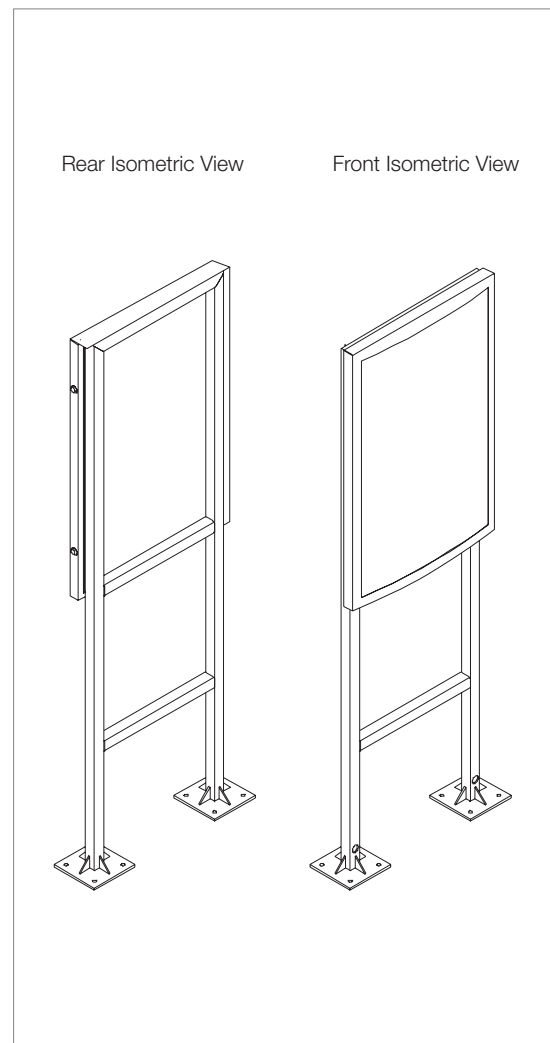

# Alpha Displays

Single DDRU Poster Display  
Dimensions

# Alpha Displays

Single DDRU Poster Display with illuminated header  
Dimensions

# Alpha Displays

Double Sided Poster Display  
Dimensions

# Alpha Displays

Internal Post Mounted Display - 4 x Double Sided  
Dimensions