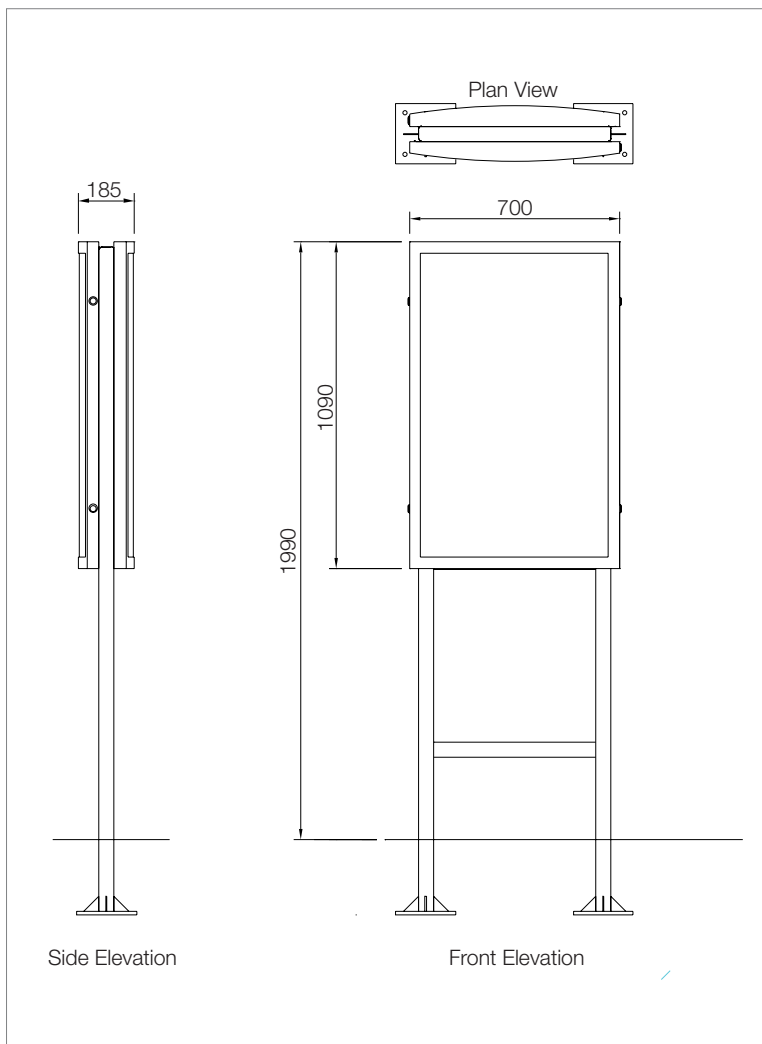

# Alpha Displays

Single DDRU Poster Display  
Dimensions

# Alpha Displays

Single DDRU Poster Display with illuminated header  
Dimensions

# Alpha Displays

Double Sided Poster Display  
Dimensions

# Alpha Displays

Internal Post Mounted Display - 4 x Double Sided  
Dimensions