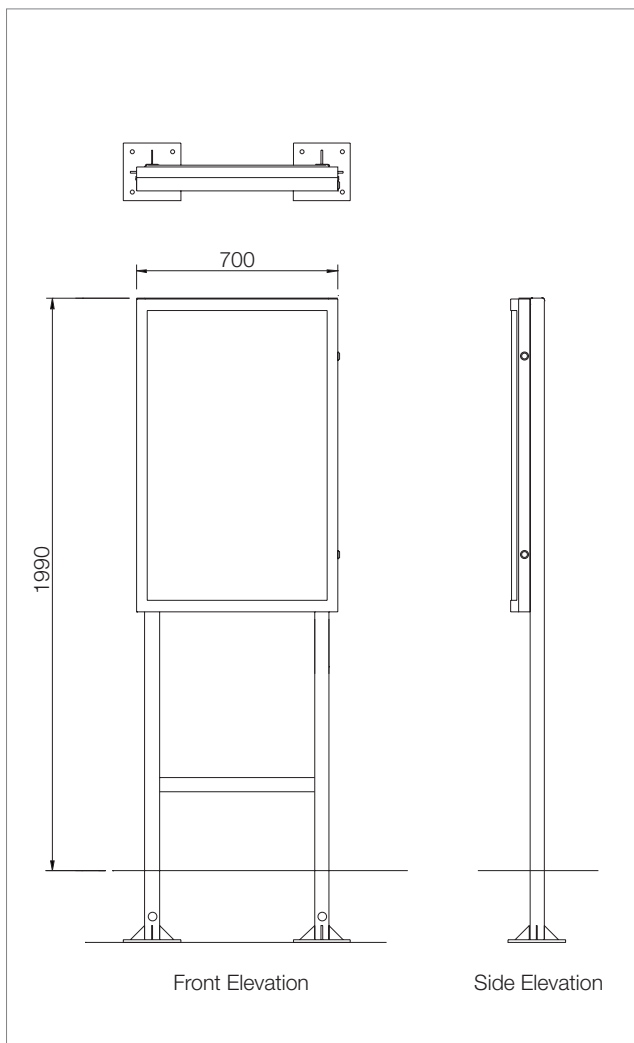

# Alpha Displays

Single DDRU Poster Display  
Dimensions

# Alpha Displays

Single DDRU Poster Display with illuminated header  
Dimensions

# Alpha Displays

Double Sided Poster Display  
Dimensions

# Alpha Displays

Internal Post Mounted Display - 4 x Double Sided  
Dimensions