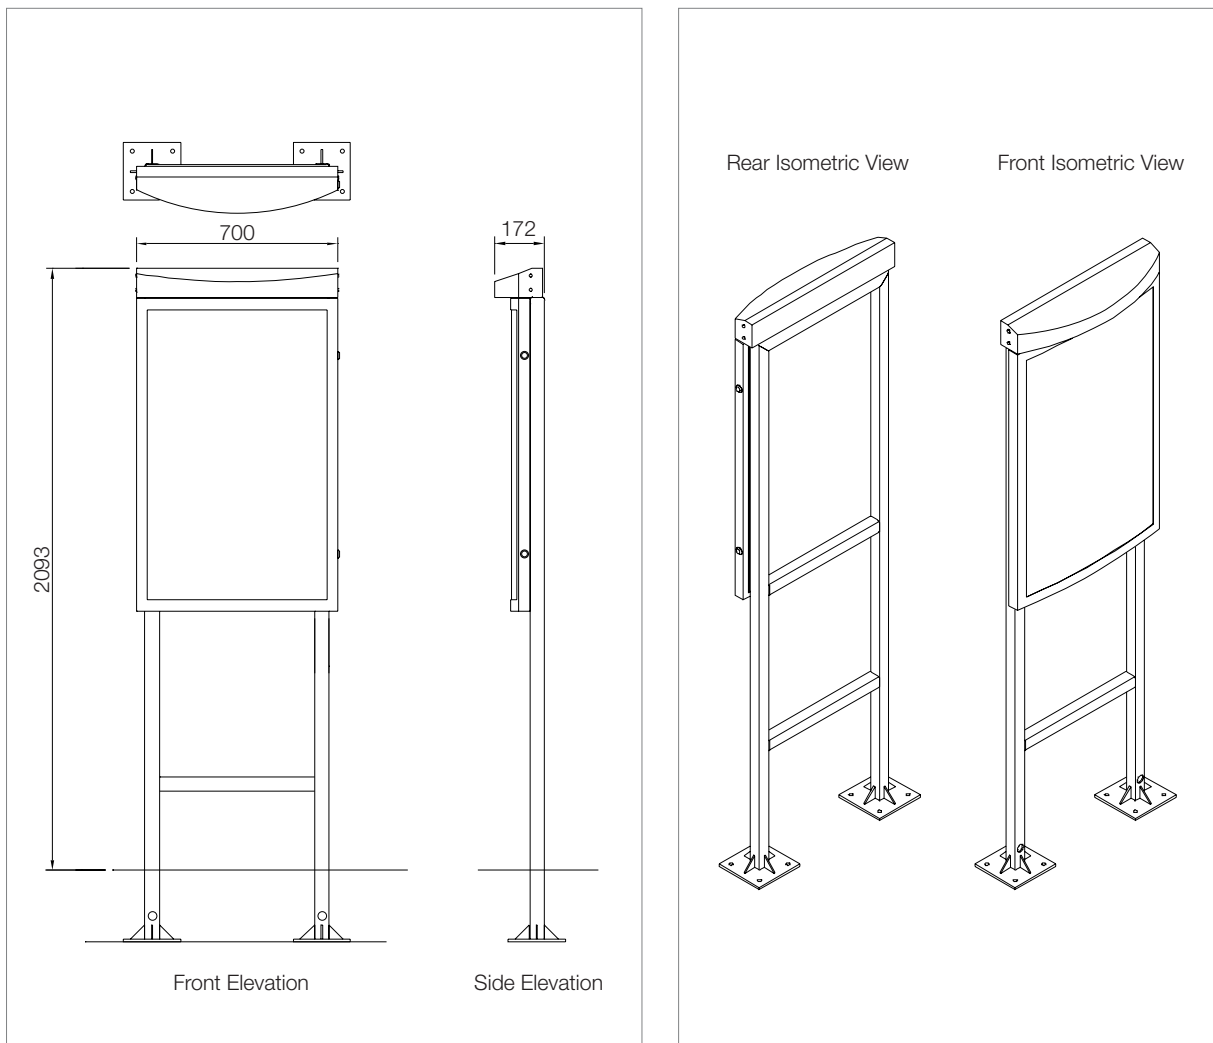

# Alpha Displays

Single DDRU Poster Display  
Dimensions

# Alpha Displays

Single DDRU Poster Display with illuminated header  
Dimensions

# Alpha Displays

Double Sided Poster Display  
Dimensions

# Alpha Displays

Internal Post Mounted Display - 4 x Double Sided  
Dimensions