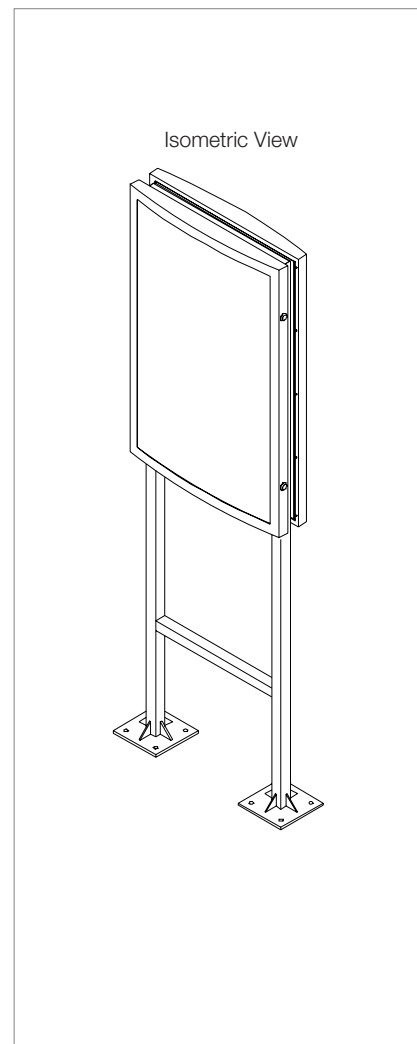

# Alpha Displays

Single DDRU Poster Display  
Dimensions

# Alpha Displays

Single DDRU Poster Display with illuminated header  
Dimensions

# Alpha Displays

Double Sided Poster Display  
Dimensions

# Alpha Displays

Internal Post Mounted Display - 4 x Double Sided  
Dimensions