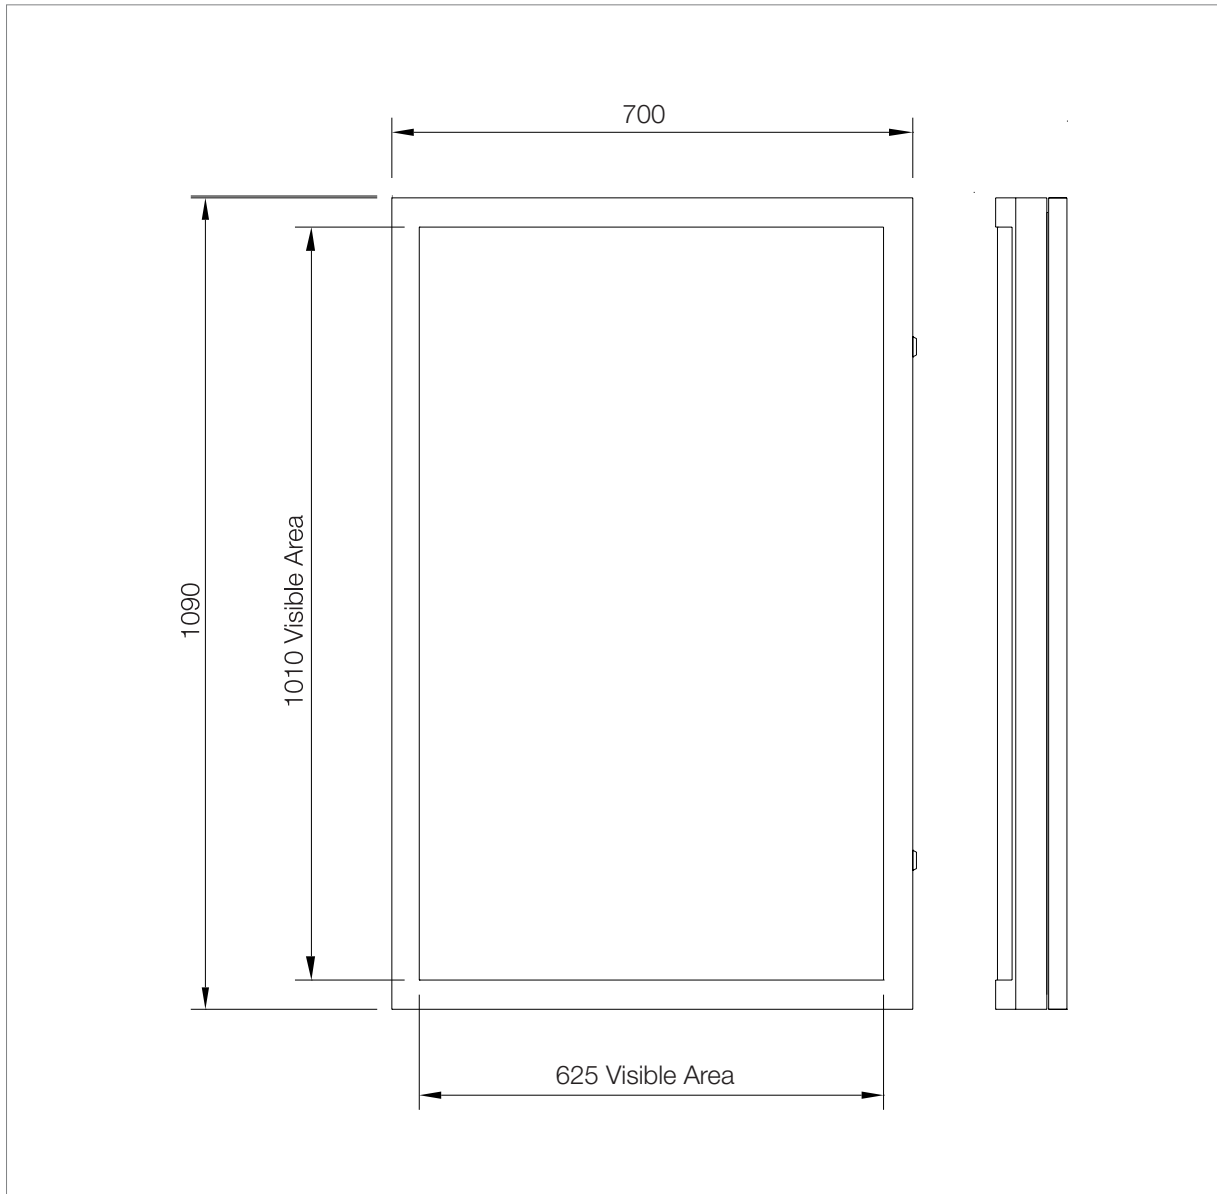

# Alpha Display Case

Dimensions - Double Royal Unit

**Note:** Standard size shown  
Other options available

# Alpha Display Case

Dimensions - Double Royal Unit with optional illuminated Header

**Note:** Standard size shown  
Other options available