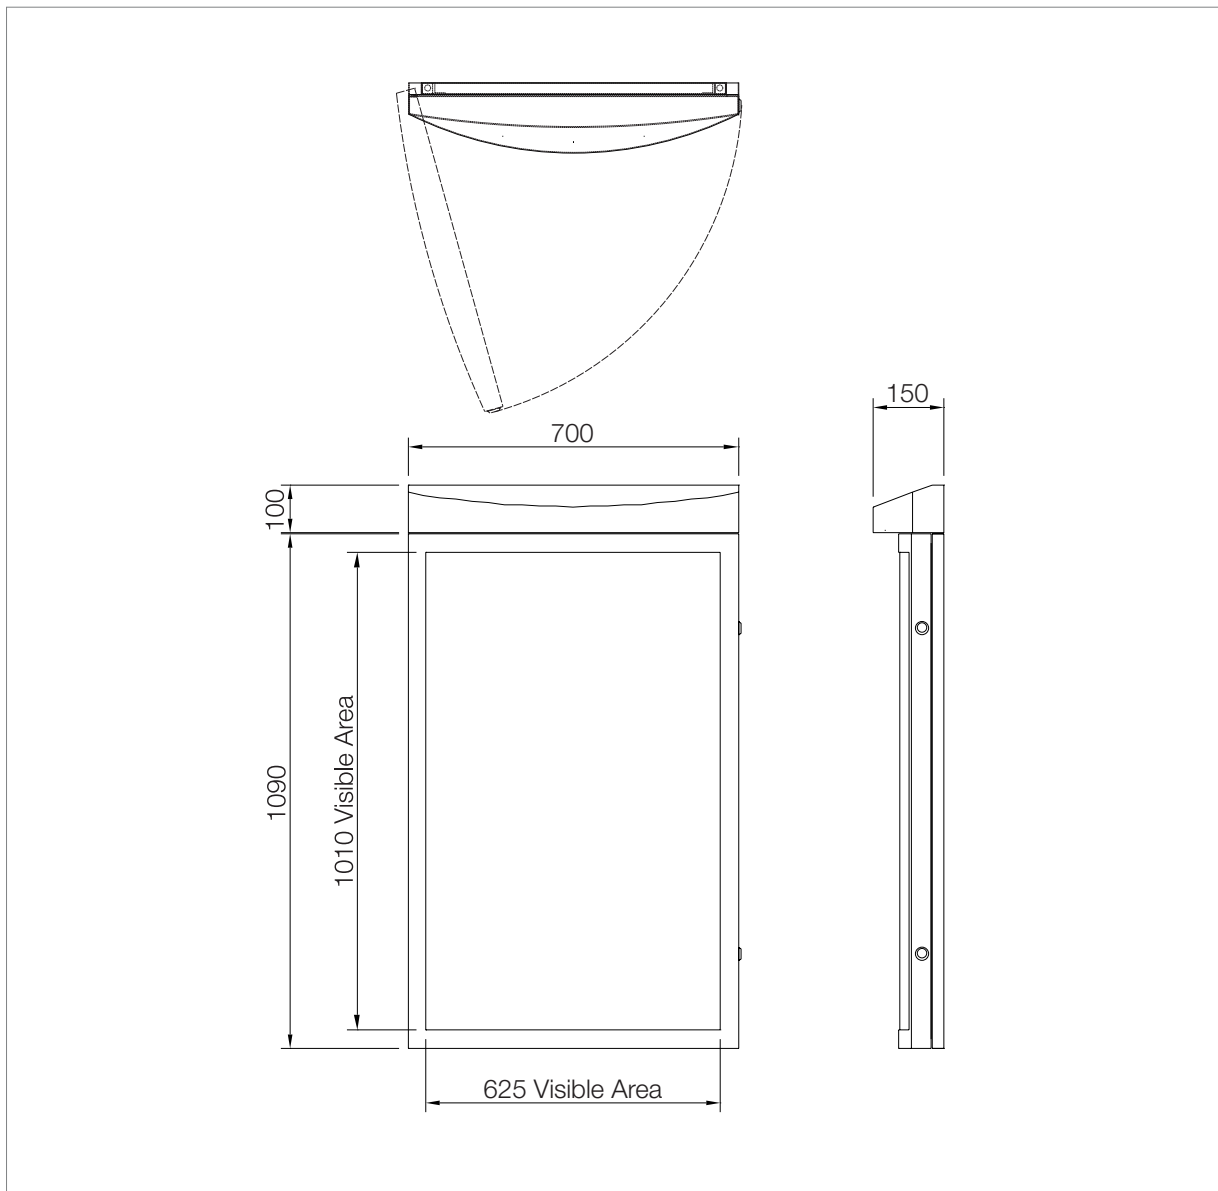

# Alpha Display Case

Dimensions - Double Royal Unit

**Note:** Standard size shown  
Other options available

# Alpha Display Case

Dimensions - Double Royal Unit with optional illuminated Header

**Note:** Standard size shown  
Other options available